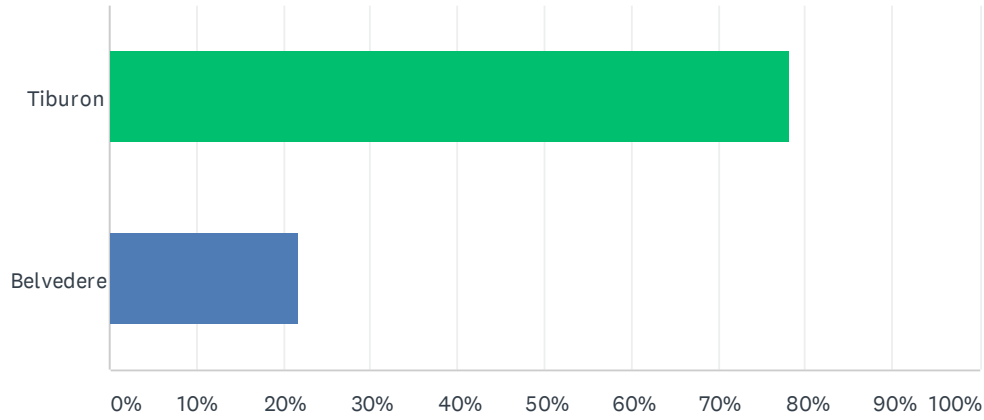

Q1 Are you a resident of Tiburon or Belvedere?

Answered: 78 Skipped: 1

ANSWER CHOICES	RESPONSES
Tiburon	78.21% 61
Belvedere	21.79% 17
TOTAL	78

Q2 How do you use the tennis courts

Answered: 79 Skipped: 0

ANSWER CHOICES	RESPONSES	
Tennis	77.22%	61
Pickleball	15.19%	12
Both - tennis and pickleball	7.59%	6
TOTAL		79

Q3 What court do you primarily play at?

Answered: 79 Skipped: 0

ANSWER CHOICES	RESPONSES	
Point Tiburon Courts along Beach Rd.	48.10%	38
Lagoon Court on Lagoon Rd.	48.10%	38
Del Mar Middle School Courts	3.80%	3
TOTAL		79